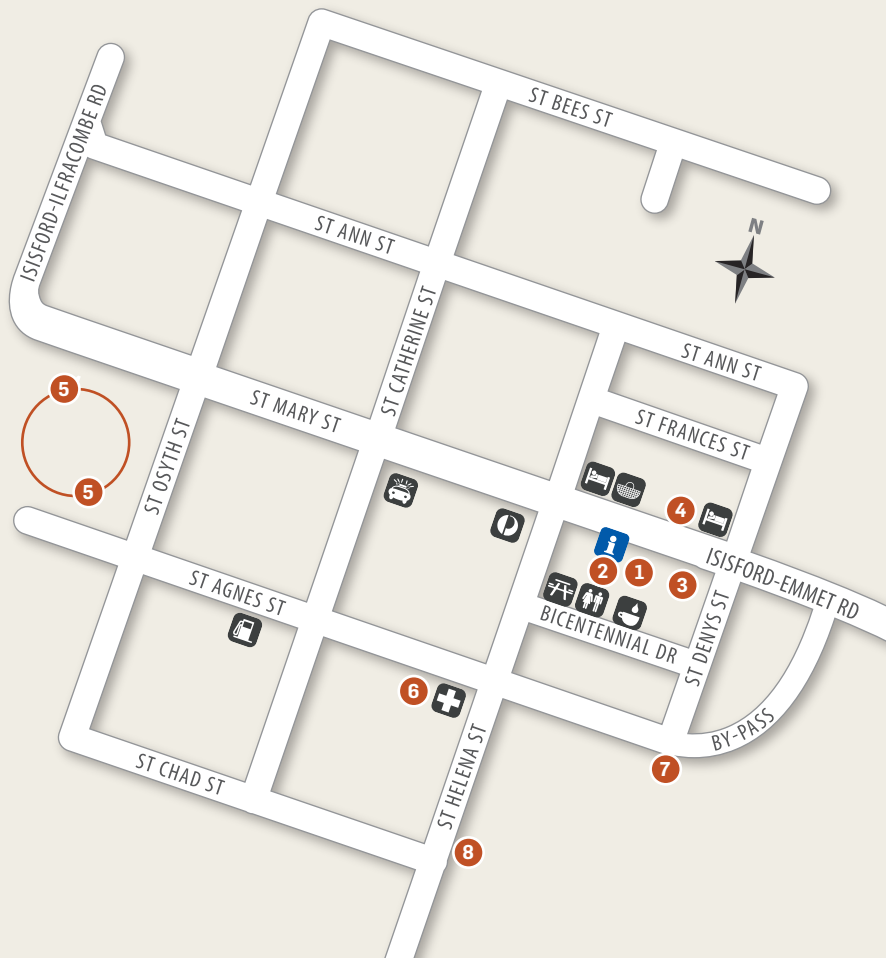

# ISISFORD

- |  |               |  |               |
|--|---------------|--|---------------|
|  | Toilets       |  | General Store |
|  | Post Office   |  | Meals         |
|  | Caravan Park  |  | Picnic Area   |
|  | Camping       |  | Clean Water   |
|  | Accommodation |  | Dump Point    |
|  | Fuel          |  | Information   |
|  | Police        |  |               |
|  | Hospital      |  |               |

- 1 Outer Barcoo Interpretive Centre
- 2 Whitman's Memorial Museum
- 3 Historic Buildings
  - Hooper & Brunkhorst
  - Butcher
  - Bakery
- 4 Wases
- 5 Sporting Complex
  - Swimming Pool
  - Tennis Court
  - Skate Park
- 6 Isisford District Hospital Museum & Multipurpose Centre
- 7 Nature Walks and Trails
- 8 Golf Club